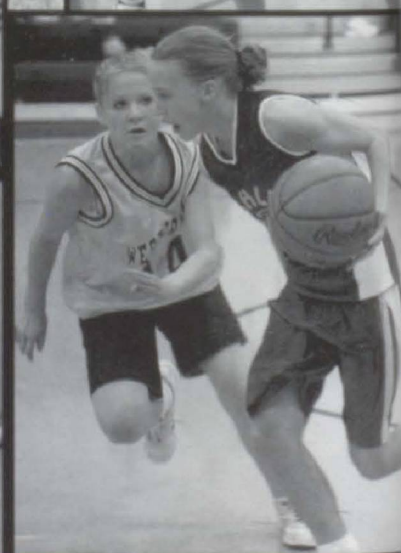

Junior High Girls

**"Coach said to fake right
 And break left
 Watch out for the pick
 And keep an eye on defense
 Gotta run the give and go
 And take the ball to the hole
 But don't be afraid
 To shoot the outside "J"**

Front Row: Manager Anna Fabus
 Middle Row (Left to Right): Marissa Smith, Katelyn Mills, McKayla Muscott,
 Brittany Somers
 Top Row (Left to Right): Coaches Scott Polash and Sarah Fabus

Photo Credit to Chuck Priskaky